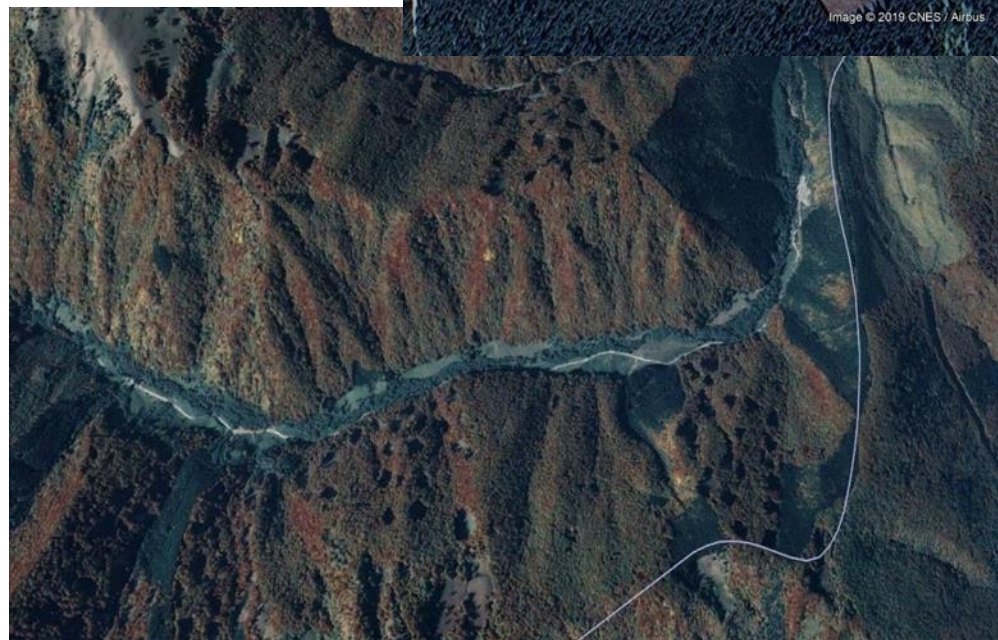

Se exploatează 18mil cubi/an
1an → 8760ore = 2054 mc/ora
IFN → 340 mc/ha
 $2054/340 = 6$ hectare/ora – și este normal

**Padurea crește într-o oră 6692m³
Volum care ar ocupa 19,6 ha**